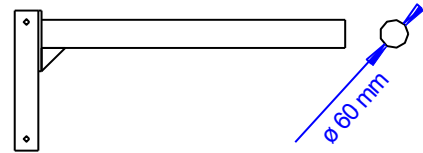

Art No. FA1100 | SINGLE ARM DATA SHEET

Reversible position for extra height

Model	Capacity (kg)	Material	Weight
FA1110	150kg	Inox	15kg
FA1111	300kg	Inox	15kg

Main Dimensions aer for the 2000mm tall lifter.
 Dimensions for the 2200m tall lifter are shown in brackets