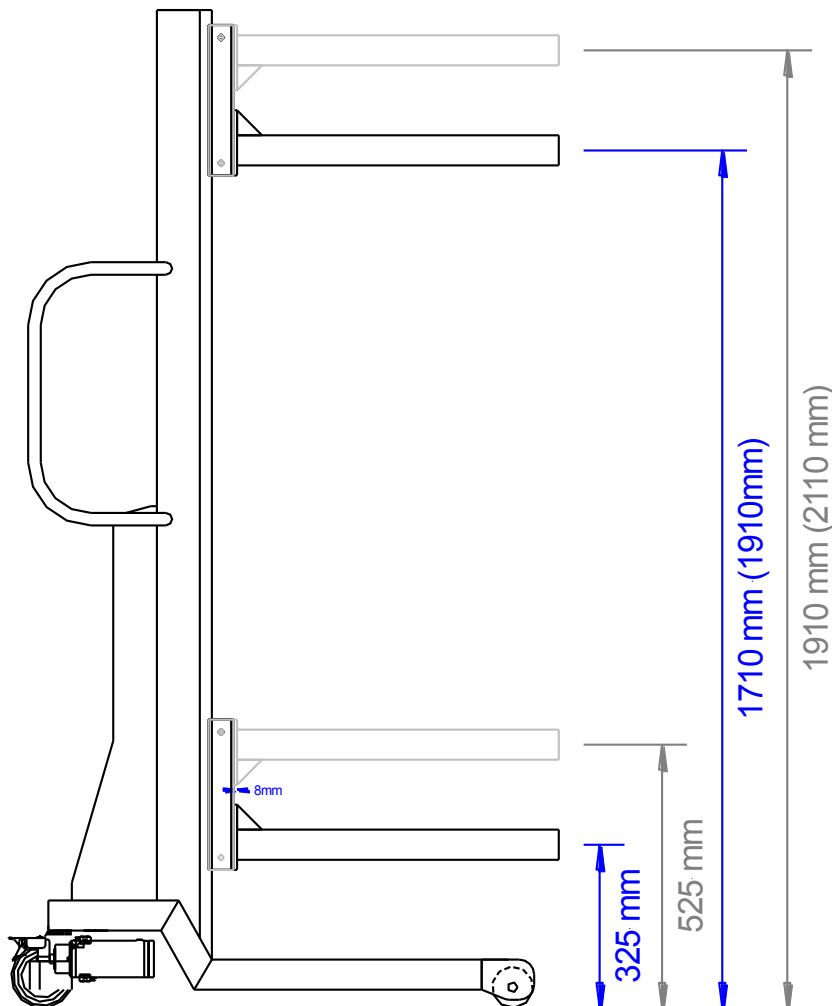

Art No. FA1100 | SINGLE ARM DATA SHEET

Reversible position for extra height

Model	Capacity (kg)	Material	Weight
FA1110	150kg	Inox	15kg
FA1111	300kg	Inox	15kg

Main Dimensions aer for the 2000mm tall lifter.
 Dimensions for the 2200m tall lifter are shown in brackets