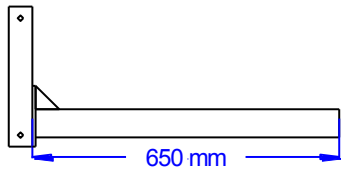

Art No. FA1100 | SINGLE ARM DATA SHEET

Reversible position for extra height

Model	Capacity (kg)	Material	Weight
FA1110	150kg	Inox	15kg
FA1111	300kg	Inox	15kg

Main Dimensions aer for the 2000mm tall lifter.
 Dimensions for the 2200m tall lifter are shown in brackets